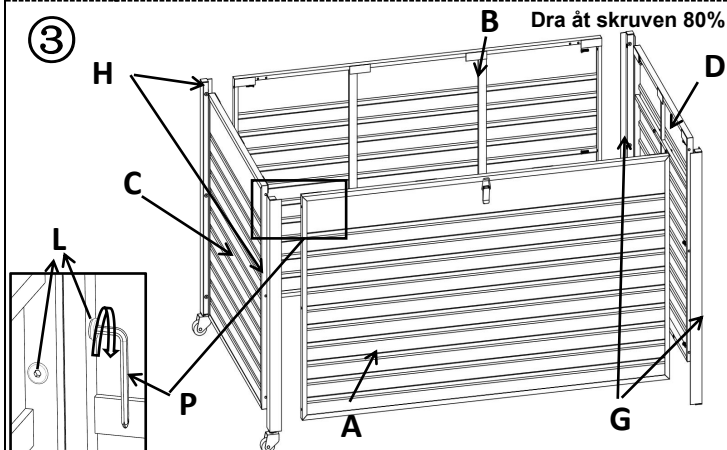

VENTURE DESIGN

HOME & INTERIOR

1012-408
Tiana cushion box

Monteringsanvisning - AssemblyInstruction - Einbauzeichnung

1012-408 Assembly Instruction

Tiana cushion box

A	1pc	B	1pc	C	1pc	D	1pc	E	1pc				
													
Front side piece / 1999-5696		Back Side piece / 1999-5698		Left Side piece / 1999-5082		Right Side piece / 1999-5083		Cover plate / 1999-5700					
F	1pc	G	2pcs	H	2pcs	I	1pc	J	2pcs	K	2pcs	L	36pcs
													
Bottom cover / 1999-5081		Long feet		Short feet		Handle		Gas spring / 1999-5079		Castor		M6*25	
M	2pcs	N	2pcs	O	1pc	P	1pc	Q	1pc	R	6pcs		
													
M6*35 Screw&nut		Plastic washer		Wrench		Hexagon Spanner		Inner cloth cover / 1999-5078		M6*20			

VENTURE DESIGN
HOME & INTERIOR

1012-408
Assembly Instruction

Tiana cushion box