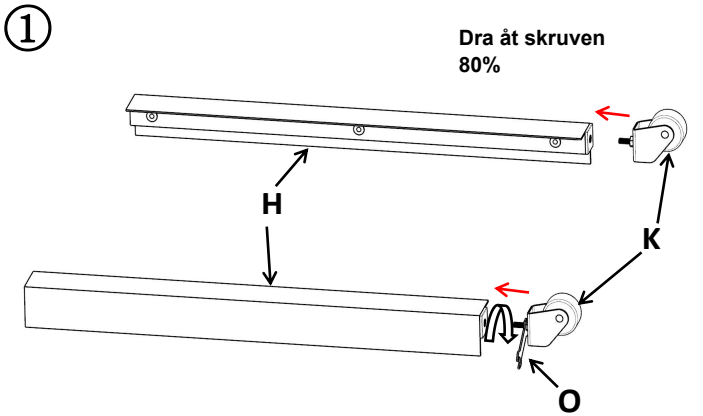

VENTURE DESIGN

HOME & INTERIOR

1012-408
Tiana cushion box

Monteringsanvisning - AssemblyInstruction - Einbauzeichnung

1012-408 Assembly Instruction

Tiana cushion box

A	1pc	B	1pc	C	1pc	D	1pc	E	1pc				
													
Front side piece / 1999-5696		Back Side piece / 1999-5698		Left Side piece / 1999-5082		Right Side piece / 1999-5083		Cover plate / 1999-5700					
F	1pc	G	2pcs	H	2pcs	I	1pc	J	2pcs	K	2pcs	L	36pcs
													
Bottom cover / 1999-5081		Long feet		Short feet		Handle		Gas spring / 1999-5079		Castor		M6*25	
M	2pcs	N	2pcs	O	1pc	P	1pc	Q	1pc	R	6pcs		
													
M6*35 Screw&nut		Plastic washer		Wrench		Hexagon Spanner		Inner cloth cover / 1999-5078		M6*20			

VENTURE DESIGN
HOME & INTERIOR

1012-408
Assembly Instruction

Tiana cushion box