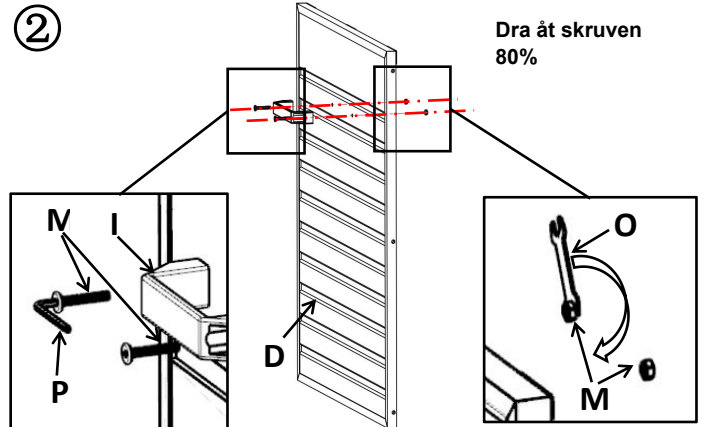

VENTURE DESIGN

HOME & INTERIOR

1012-408
Tiana cushion box

Monteringsanvisning - AssemblyInstruction - Einbauzeichnung

1012-408 Assembly Instruction

Tiana cushion box

A	1pc	B	1pc	C	1pc	D	1pc	E	1pc				
													
Front side piece / 1999-5696		Back Side piece / 1999-5698		Left Side piece / 1999-5082		Right Side piece / 1999-5083		Cover plate / 1999-5700					
F	1pc	G	2pcs	H	2pcs	I	1pc	J	2pcs	K	2pcs	L	36pcs
													
Bottom cover / 1999-5081		Long feet		Short feet		Handle		Gas spring / 1999-5079		Castor		M6*25	
M	2pcs	N	2pcs	O	1pc	P	1pc	Q	1pc	R	6pcs		
													
M6*35 Screw&nut		Plastic washer		Wrench		Hexagon Spanner		Inner cloth cover / 1999-5078		M6*20			

VENTURE DESIGN
HOME & INTERIOR

1012-408
Assembly Instruction

Tiana cushion box