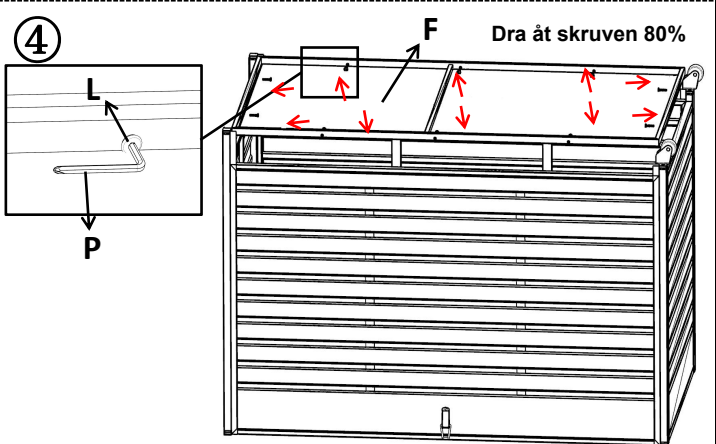

VENTURE DESIGN

HOME & INTERIOR

1012-408
Tiana cushion box

Monteringsanvisning - AssemblyInstruction - Einbauzeichnung

1012-408 Assembly Instruction

Tiana cushion box

A	1pc	B	1pc	C	1pc	D	1pc	E	1pc				
													
Front side piece / 1999-5696		Back Side piece / 1999-5698		Left Side piece / 1999-5082		Right Side piece / 1999-5083		Cover plate / 1999-5700					
F	1pc	G	2pcs	H	2pcs	I	1pc	J	2pcs	K	2pcs	L	36pcs
													
Bottom cover / 1999-5081		Long feet		Short feet		Handle		Gas spring / 1999-5079		Castor		M6*25	
M	2pcs	N	2pcs	O	1pc	P	1pc	Q	1pc	R	6pcs		
													
M6*35 Screw&nut		Plastic washer		Wrench		Hexagon Spanner		Inner cloth cover / 1999-5078		M6*20			

VENTURE DESIGN
HOME & INTERIOR

1012-408
Assembly Instruction

Tiana cushion box