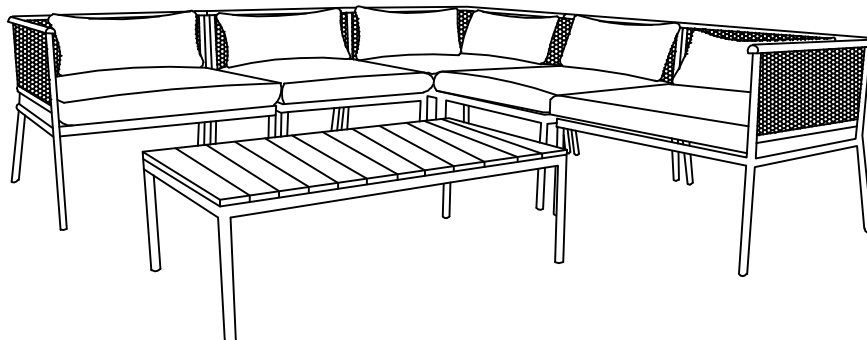

1501-408 Nettan - Corner sofa set - black Steel / Grey Cushion / Teak

1PC LEFT SOFA+1PC RIGHT SOFA+1PC CORNER SOFA+2PC ARMLESS SOFA+1PCS TEA TABLE

No.		Qty	Art nr:	No.		Qty
1		1	1501-408	E		8
2		1				
3		1				
4		1				
5		1				

step1

**EN:PLEASE KINDLY NOTE THAT AFTER ASSEMBLED, THEN TIGHTEN ALL THE SCREWS!
IF YOU FEEL IT'S HARD TO SCREW IN,PLEASE TAKE BACK A LITTLE ,THEN TRY AGAIN!**

**SWE:OBSERVERA VÄNLIGT ATT EFTER MONTERING, DRA sedan åt alla skruvar!
OM DU KÄNNER ATT DET är svårt att skruva in, TA VÄNLIGT TILLBAKA LITT, TÄNDA IGEN!**

**DE:BITTE BEACHTEN SIE, DASS NACH DEM ZUSAMMENBAU ALLE SCHRAUBEN ANZIEHEN!
Wenn Sie das Gefühl haben, es sei schwer einzuschrauben, nehmen Sie bitte ein wenig zurück, dann versuchen Sie es erneut!**